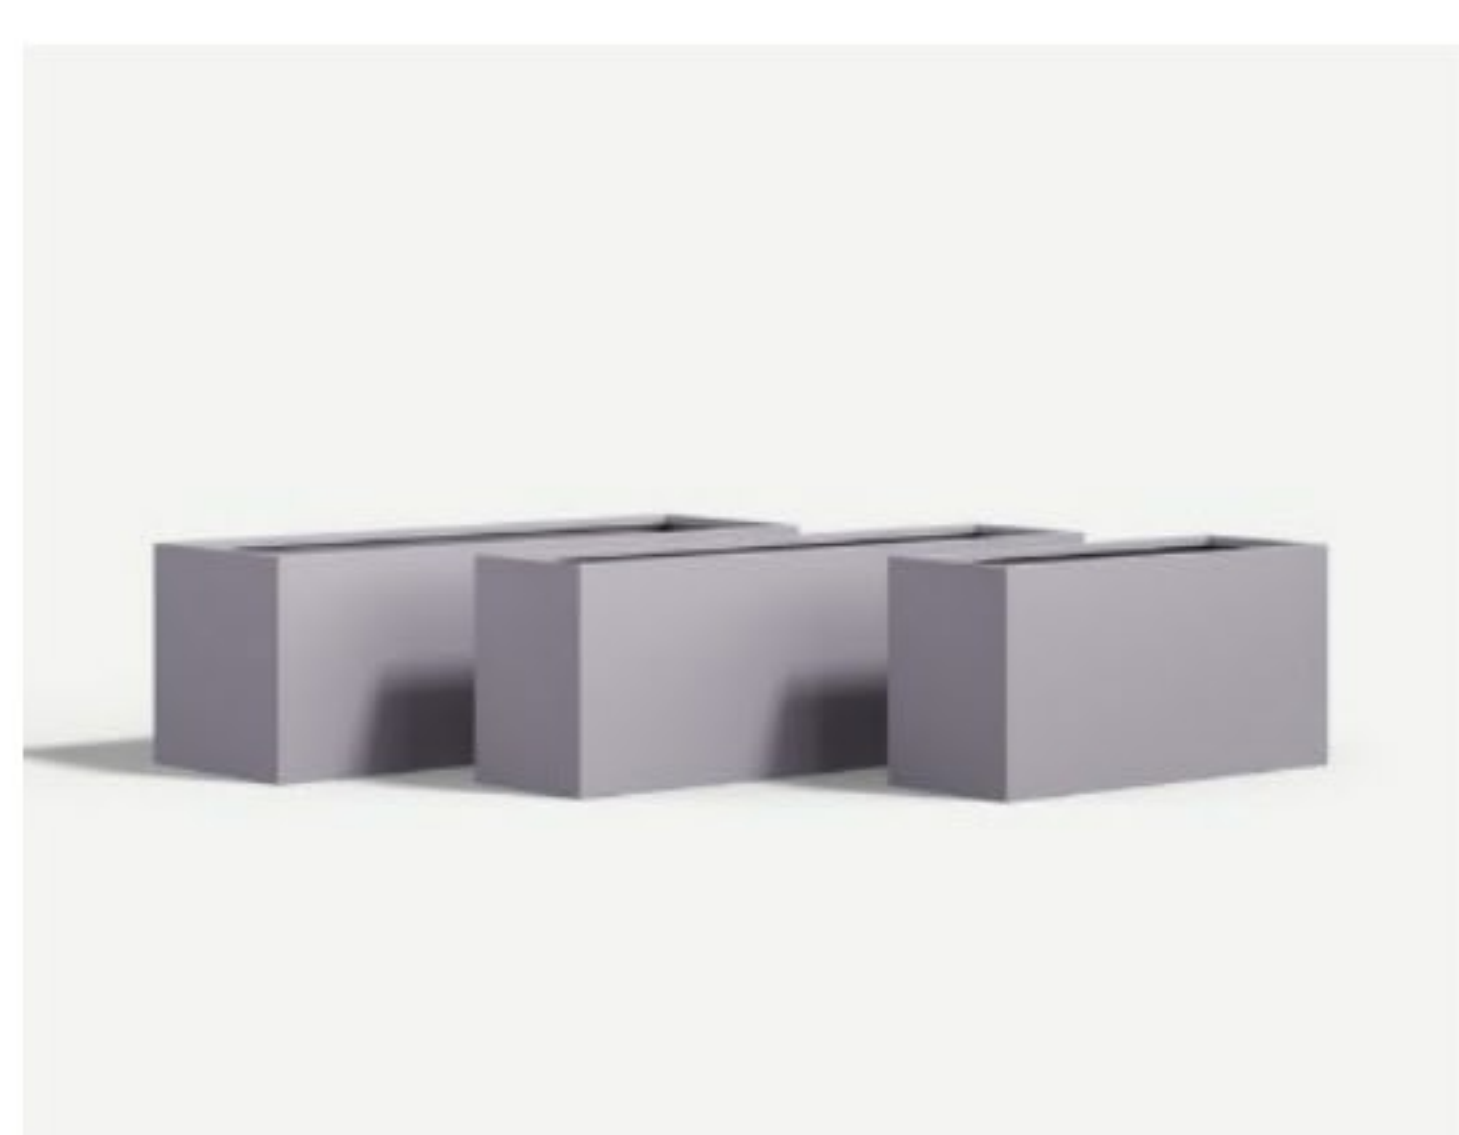

Wilshire Rectangle Planter

Bring life to any commercial outdoor space with modular Wilshire planters. Our most popular planter, adored for its spacemaking capabilities, Wilshire is both versatile and durable, making it perfect for creating unique outdoor spaces.

GET QUOTE